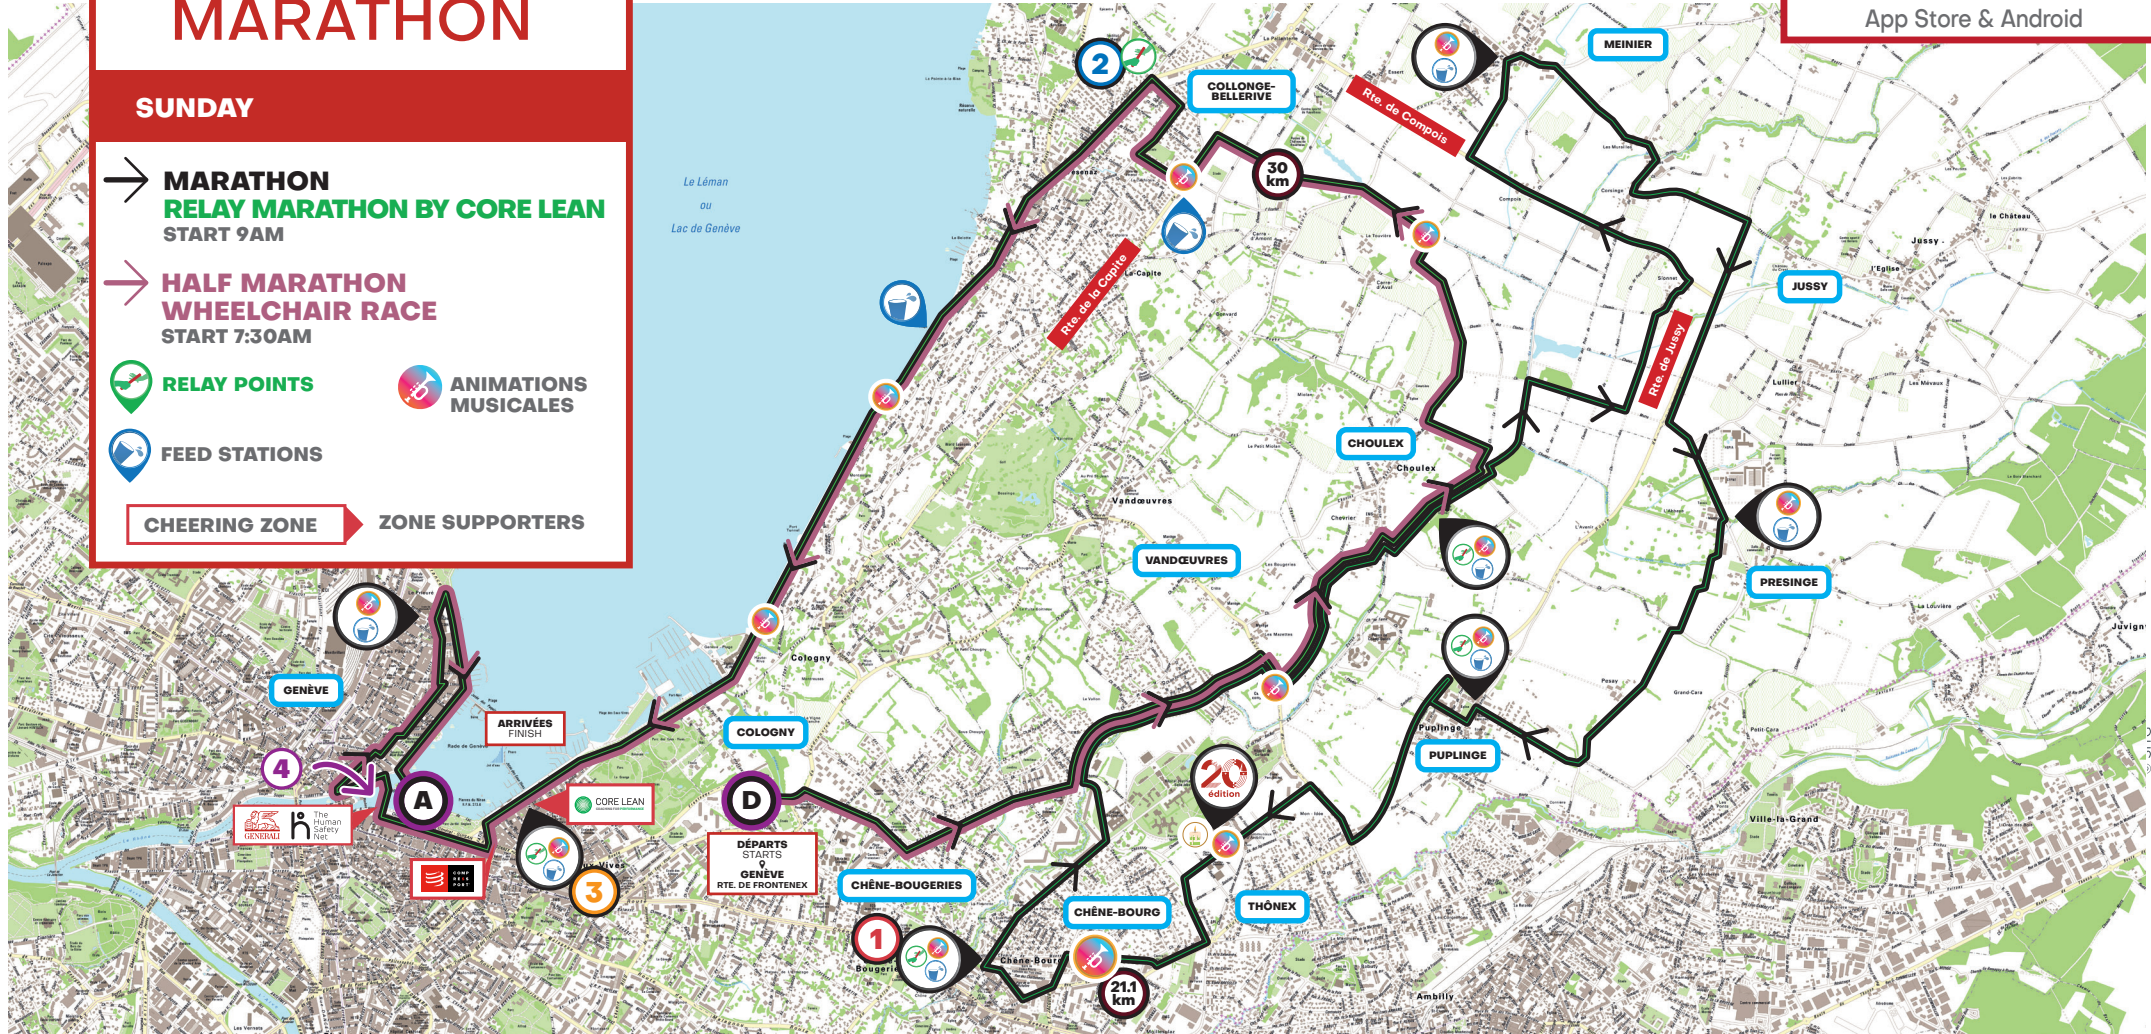

GENERALI GENÈVE MARATHON

SUPPORTERS' MAP CHEERING ZONE

FOLLOW A RUNNER

Follow your favorite runner thanks to our official event app. You can download it on App Store & Android

SUNDAY

➔ **MARATHON**
RELAY MARATHON BY CORE LEAN
START 9AM

➔ **HALF MARATHON**
WHEELCHAIR RACE
START 7:30AM

RELAY POINTS

ANIMATIONS MUSICALES

FEED STATIONS

CHEERING ZONE ZONE SUPPORTERS

START

D

Rte. de Frontenex
Half Marathon Start: 7:30AM
Marathon Start: 9AM

Genève Eaux-Vives train station

Tram line 12 - Stop Genève-Eaux-Vives Station

CHÊNE-BOURG

1

Chêne-Bourg train station
 Tram line 12 or 31 stop Place Favre

Marathon & Marathon Relay by Core Lean : KM 22

⌚ 3h & 4h → 10:35am - 11:10am
⌚ 4h & 5h → 11:10am - 11:45am
⌚ 5h & 6h → 11:45am - 12:20pm

COLLONGE-BELLERIVE

2

Line E or G - Stop «Vésénaz»

Half-Marathon & Wheelchair race : KM 10

Marathon & Marathon Relay by Core-Lean : KM 31

⌚ 3h & 4:00 → 11:15am - 12:00am
⌚ 4h & 5h → 12:00pm - 12:50pm
⌚ 5h & 6h → 12:50pm - 1:40pm

QUAI GUSTAVE ADOR

3

15 minutes walk from the Geneva Cornavin train station

Half-Marathon & Wheelchair race: KM 17

Marathon & Marathon Relay by Core Lean : KM 38

⌚ 3h & 4h → 11:45am - 12:40pm
⌚ 4h & 5h → 12:40pm - 1:40pm
⌚ 5h & 6h → 1:40pm - 2:40pm

GENÈVE

4

QUAI/PONT DES BERGUES

10 minutes walk from the Geneva Cornavin train station

FINISH

A

15 minutes walk from the Geneva Cornavin train station

Marathon & Marathon Relay by Core Lean finishes :

⌚ 3h & 4h → 12:00pm - 1:00pm
⌚ 4h & 5h → 1:00pm - 2:05pm
⌚ 5h & 6h → 2:05pm - 3:15pm